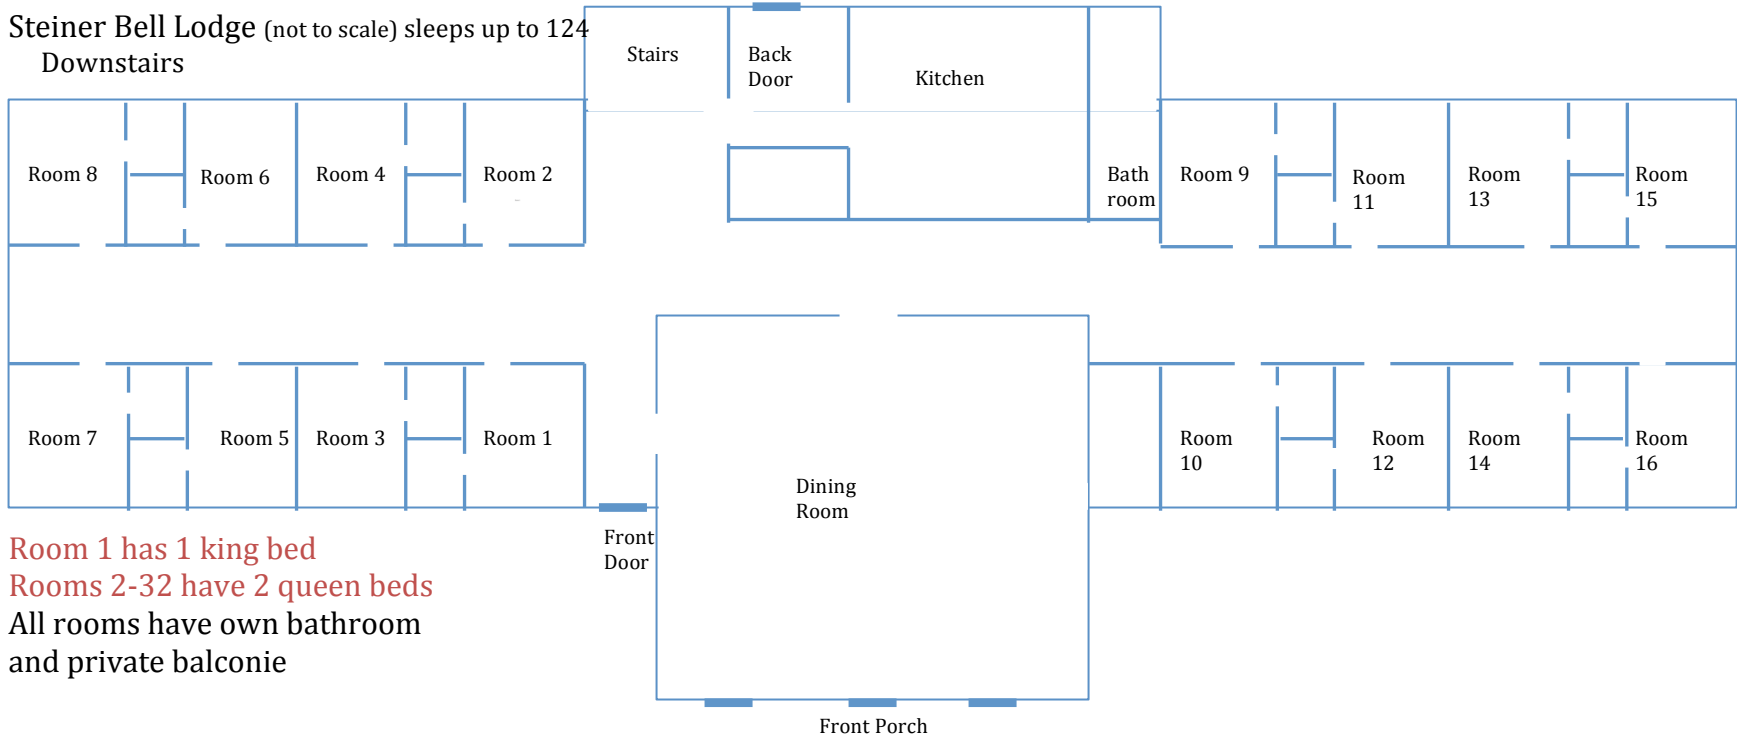

Steiner Bell Lodge (not to scale) sleeps up to 124
Downstairs

Upstairs on next page

Steiner Bell Lodge (not to scale) sleeps up to 124
Uptairs

Room 1 has 1 king bed
Rooms 2-32 have 2 queen beds
All rooms have own bathroom
and private balconies