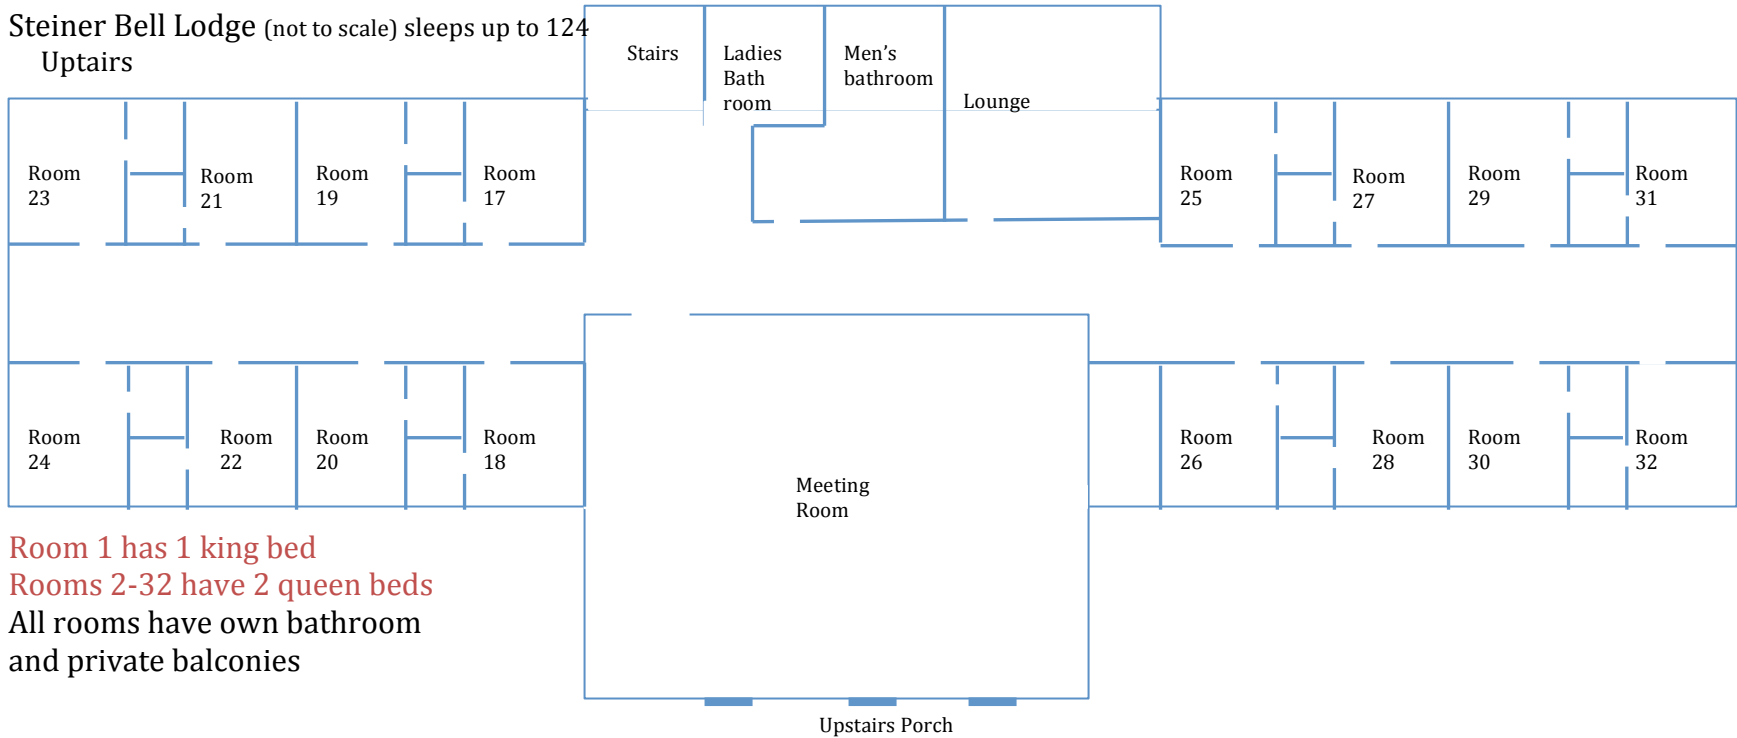

Steiner Bell Lodge (not to scale) sleeps up to 124
Downstairs

Upstairs on next page

Steiner Bell Lodge (not to scale) sleeps up to 124
Uptairs

Room 1 has 1 king bed
Rooms 2-32 have 2 queen beds
All rooms have own bathroom
and private balconies